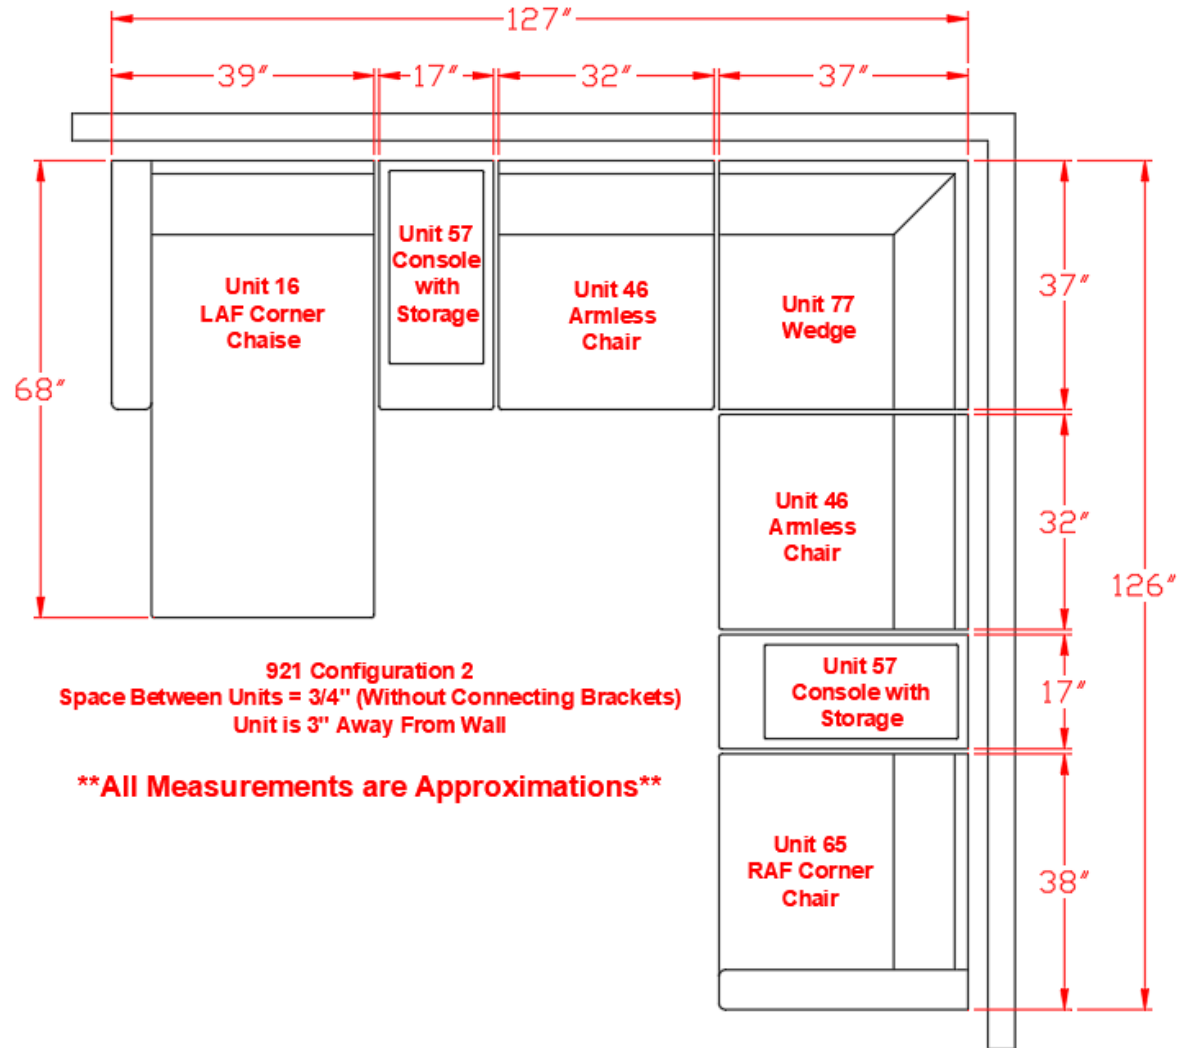

9212164

Call Out	Description
●	Blown Fiber
●	Cushion Chaise Pad - top Pad
●	Cushion Foam
●	KD Component
●	Cover

*Signature*  
DESIGN  
BY **ASHLEY**®

46

433

361

22

57

40

170

*Signature*  
DESIGN  
BY **ASHLEY**®

# 921 SECTIONAL DIMENSIONS 7 PIECE CONFIGURATION