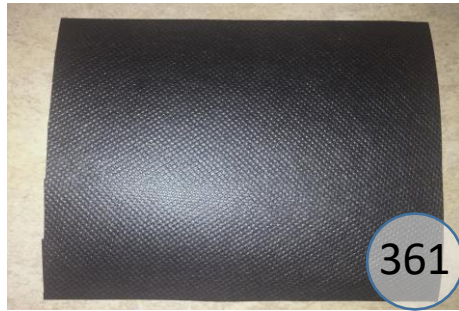

9212164

Call Out	Description
●	Blown Fiber
●	Cushion Chaise Pad - top Pad
●	Cushion Foam
●	KD Component
●	Cover

*Signature*  
DESIGN  
BY **ASHLEY**®

46

433

361

22

57

# 921 SECTIONAL DIMENSIONS 7 PIECE CONFIGURATION