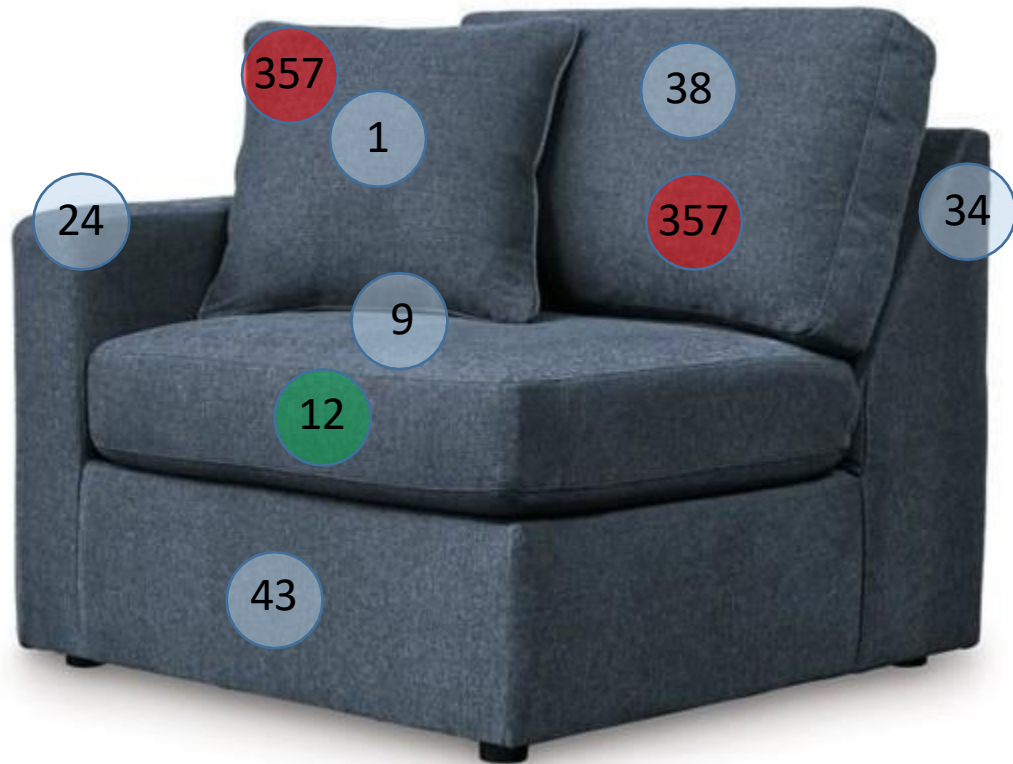

9212164

Call Out	Description
●	Blown Fiber
●	Cushion Chaise Pad - top Pad
●	Cushion Foam
●	KD Component
●	Cover

*Signature*  
DESIGN  
BY **ASHLEY**®

46

433

361

22

57

40

170

*Signature*  
DESIGN  
BY **ASHLEY**®

# 921 SECTIONAL DIMENSIONS 7 PIECE CONFIGURATION